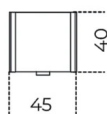

Cm (L x P x H)
45 x 40 x 67

Inches (L x P x H)
17¾ x 15¾ x 26½

Finishes

Glass

Extralight

Transparent

Wood

White closed pore