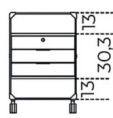


Movie Cassettiera

Studio G&R
1975

Drawer unit in 8mm transparent or extralight tempered glass. Black, white or dark grey lacquered closed pore wooden drawers. Lock on the first drawer only. Bright stainless steel metal parts. Satin stainless steel, bright or satin brass or embossed white or black lacquered metal parts, on request.
Castors with brake.

Cm (L x P x H)
45 x 40 x 67

Inches (L x P x H)
17¾ x 15¾ x 26½

Finishes

Glass

Extralight

Transparent

Wood

White closed pore