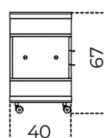

Cm (L x P x H)
45 x 40 x 67

Inches (L x P x H)
17¾ x 15¾ x 26½

Finishes

Glass

Extralight

Transparent

Wood

White closed pore