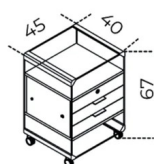


Movie Cassettiera

Studio G&R
1975

Drawer unit in 8mm transparent or extralight tempered glass. Black, white or dark grey lacquered closed pore wooden drawers. Lock on the first drawer only. Bright stainless steel metal parts. Satin stainless steel, bright or satin brass or embossed white or black lacquered metal parts, on request.
Castors with brake.

Cm (L x P x H)
45 x 40 x 67

Inches (L x P x H)
17¾ x 15¾ x 26½

Finishes

Glass

Extralight

Transparent

Wood

White closed pore